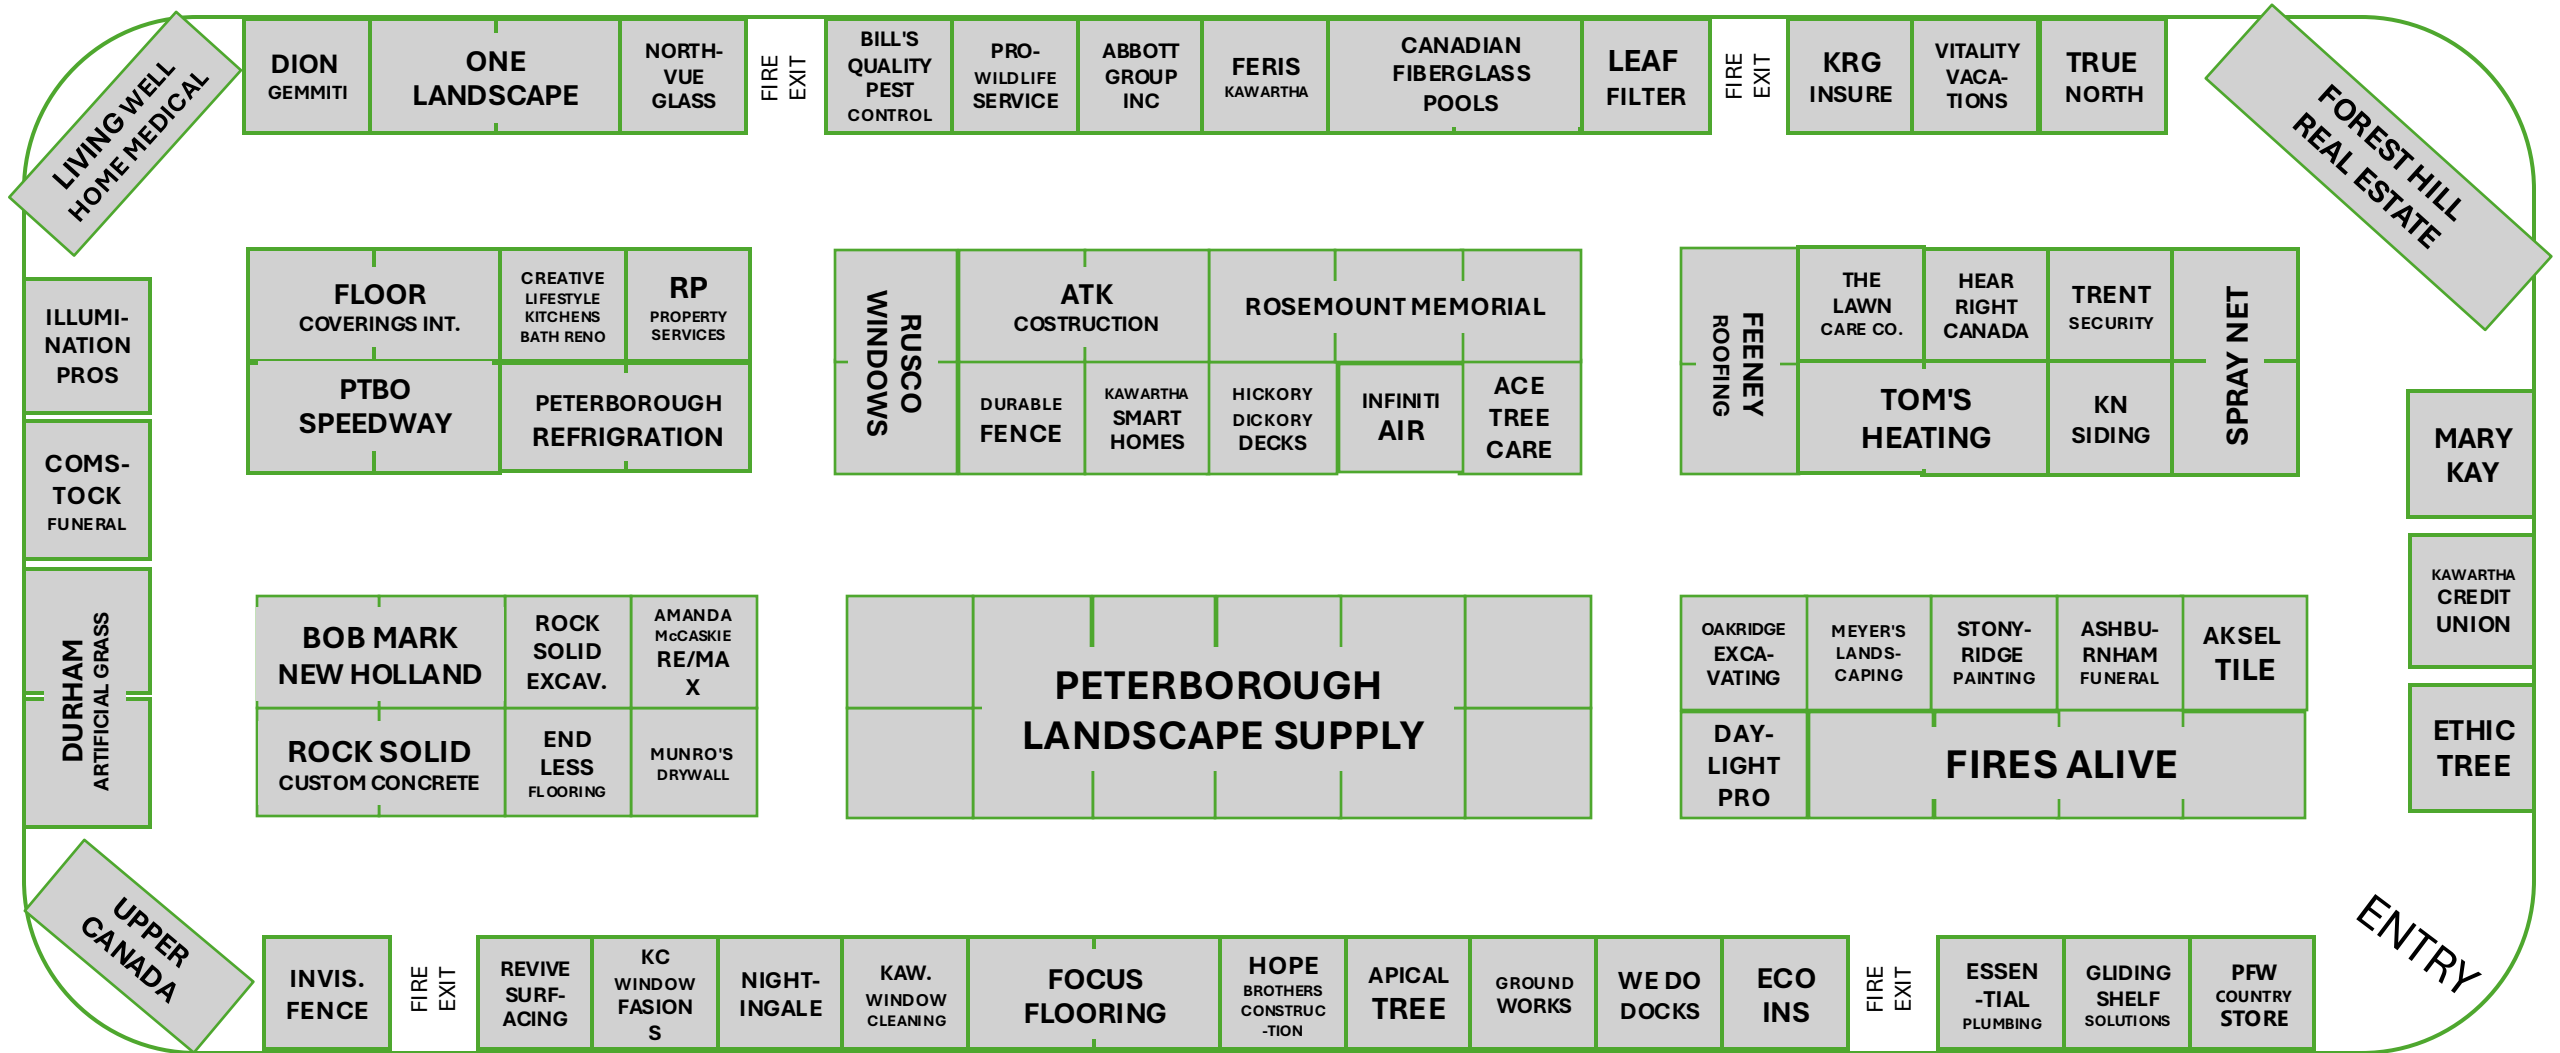

2025 PTBO HOME, GARDEN & COTTAGE SHOW THE GARDENER PAD LAYOUT

JOHNSTON'S Heating/Duct

GUIDES
ENTRY

BALL REAL ESTATE
PETERBOROUGH WATER-PROOFING
HABITAT RESTORE
CMD ELECTRIC

Franklin TINT
CULLIGAN WATER
KAWARTHA SOLAR

LEON'S PETERBOROUGH

JEFF LUSTIG ACTIVE CHIRO

TREE WALKERS	FIRE EXIT	ALL WEATHER EXTERIORS	ALL CANADIAN ELECTRIC	MOTION	PROPEL GARAGES	SHOP THE LAKE	SUNERGY SOLAR	ELEVATED ABORICULTURE	Student WORKS	FIRE EXIT	C21 LAKERS	PETERBOROUGH GARAGE DOORS		
J & L SERVICES	THE MORTGAGE COACH	DENURE TOURS	THE DECK GUYS	GRAVITY PLUMBING & HEATING		COSTCO WHOLE-SALE	RENEWAL BY ANDERSON	FRANK ROSSO RE/MAX		WHELAN'S FLOORING	TRUE PROTECT	BIOPED	EAR SENSE	FERSINA WINDOWS
	SCOTIA WEALTH J.S.	WEEDS B GONE		TOP CHOICE ROOFING	GRAVITY PLMB & HTNG	COSMAROMA		TOOKE CONST.	MIRAGE SCREENS WOODWORKS HOME IMPROVEMENTS		PEAK PERFORMANCE			
WADE HAMBLIN	WEED MAN MOSQUITO HERO	HOCKLEY CONSTRUCTION	BONIVAN WINDOWS		MAINGUY & SONS ELECTRICAL PLUMBING & HEATING	B-PROTEK	MAGIC WINDOWS	COMPOSITE DECK SHOP		POPEYE'S SUPPLEMENTS	NUTRA FARMS	123 HVAC	KARL METCALFE	
	QUALITY TILE		THE GARDENER LANDSCAPING	STORM SOLUTIONS PLUS		KAWARTHA CAPITAL TRUCKING & LANDSCAPE SUPPLY	PRO POST FOUNDATIONS	STORAGE-TECH	PRESTIGE WINDOWS DOORS SUNROOMS		SYLVIA JAMES	T-BOOTH GLENTEL		
NEW AMHERST WINDOW	TEATRO MECHANICAL	ALTONA PAINTING	FIRE EXIT	MINCOM ROGER CURRIER	ACCESS REBATES	LAKE WEEDS AWAY	FENIX METAL WORKS	TAYLOR'S RECYCLD PLASTICS	MOSQUITO GONE	GINGER-ANNE McQuestion	FIRE EXIT	TREWORKS	PAVATI PLUMBING & WATER	KYLE HARRINGTON

2025 PTBO HOME, GARDEN & COTTAGE SHOW SIGNAFIED PAD LAYOUT

2025 PTBO HOME, GARDEN & COTTAGE SHOW

Multi-Purpose Room Layout

2025 PTBO HOME, GARDEN & COTTAGE SHOW Lower Lobby Layout

2025 PTBO HOME, GARDEN & COTTAGE SHOW

Upper Lobby Layout