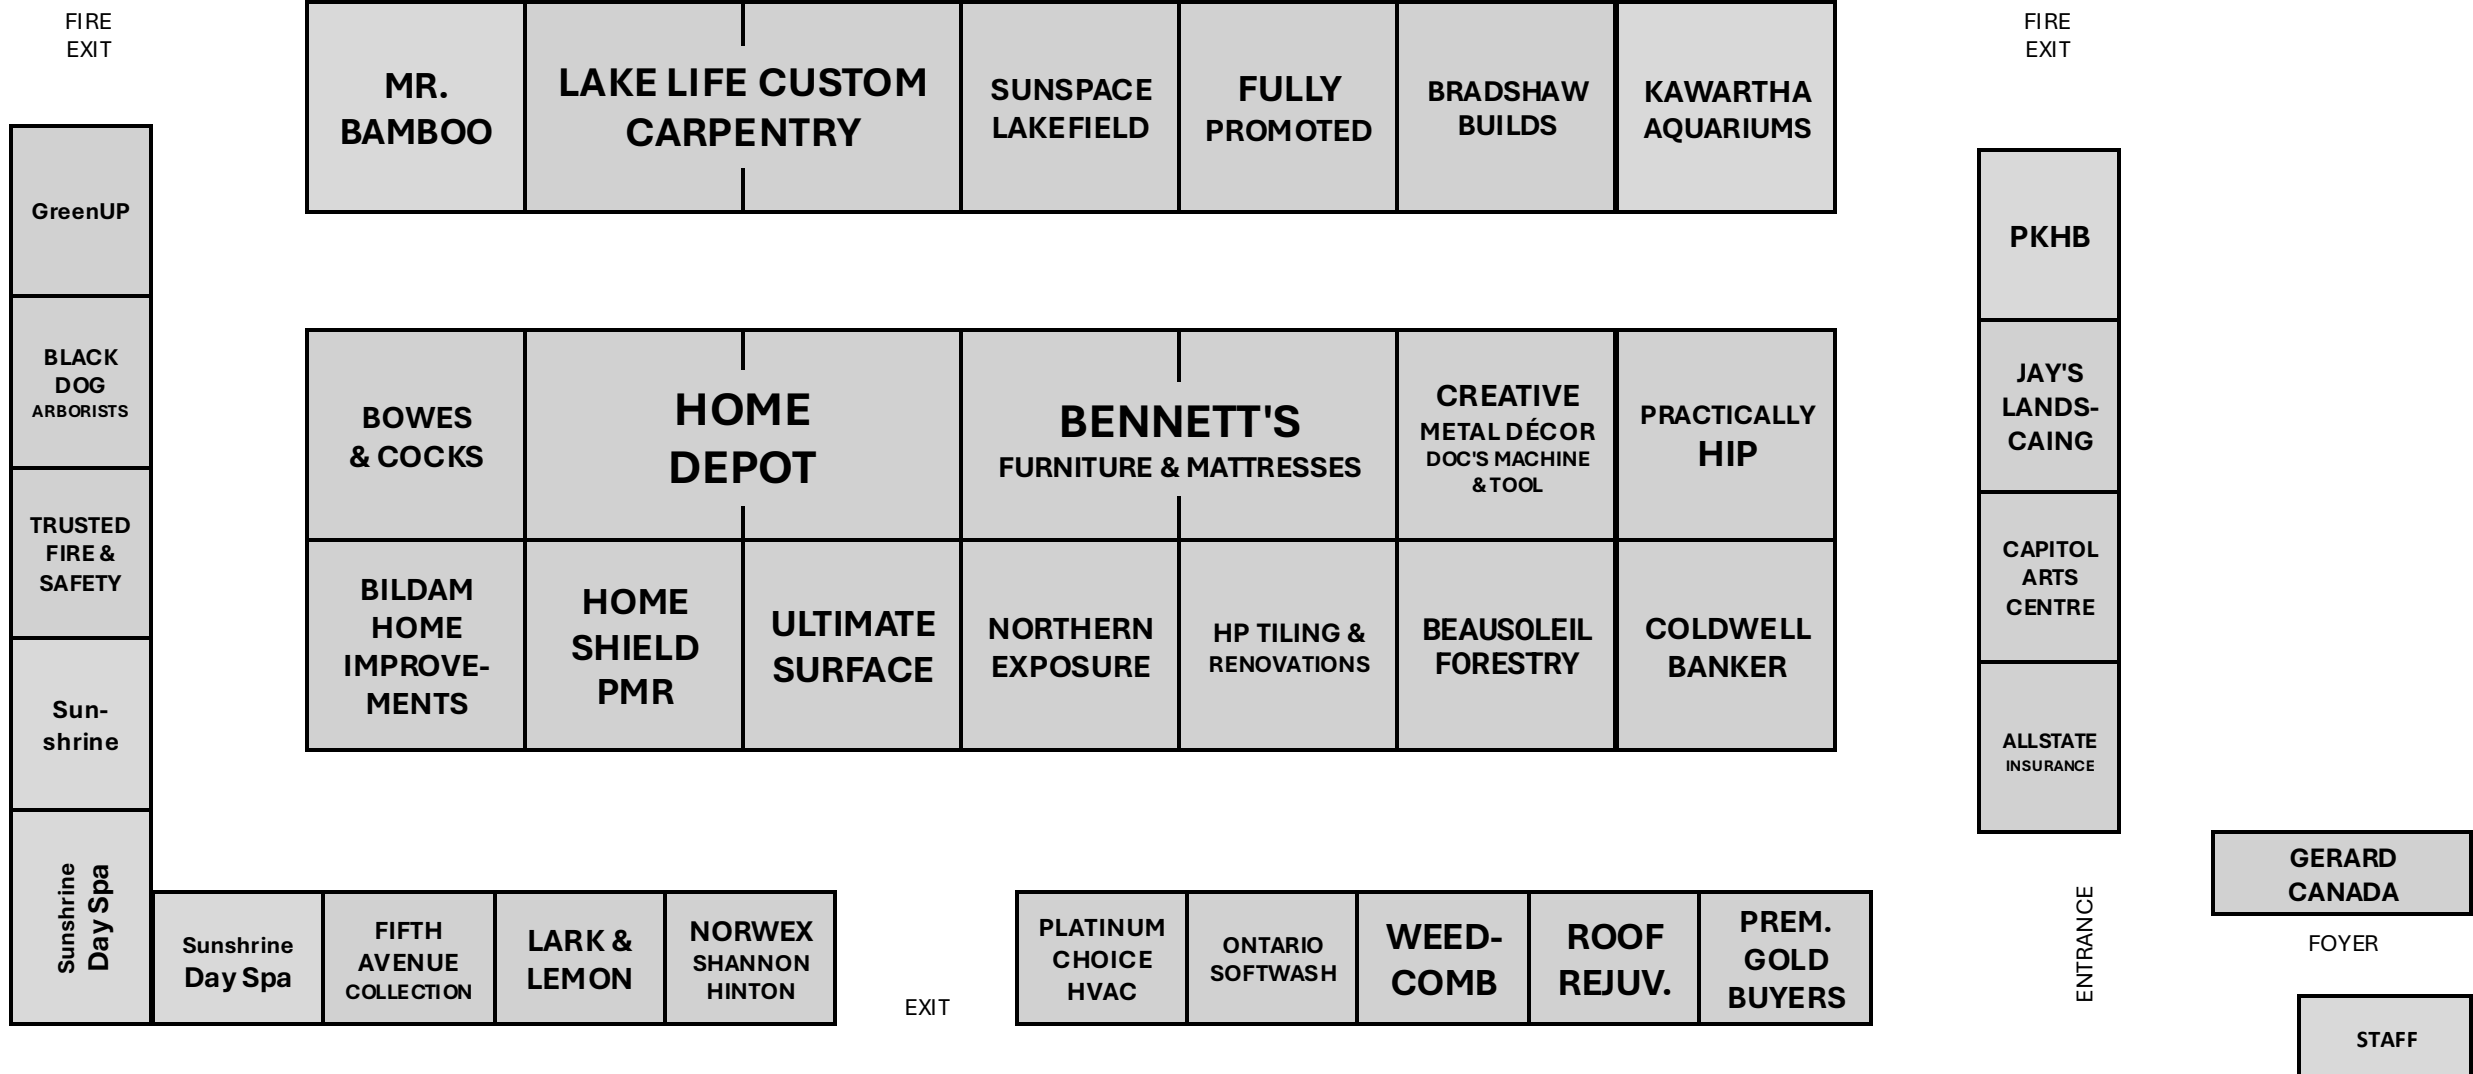

LEON'S PETERBOROUGH

JEFF LUSTIG ACTIVE CHIRO

TREE WALKERS	FIRE EXIT	ALL WEATHER EXTERIORS	ALL CANADIAN ELECTRIC	MOTION	PROPEL GARAGES	SHOP THE LAKE	SUNERGY SOLAR	ELEVATED ABORICULTURE	Student WORKS	FIRE EXIT	C21 LAKERS	PETERBOROUGH GARAGE DOORS		
J & L SERVICES	THE MORTGAGE COACH	DENURE TOURS	THE DECK GUYS	GRAVITY PLUMBING & HEATING		COSTCO WHOLE-SALE	RENEWAL BY ANDERSON	FRANK ROSSO RE/MAX		WHELAN'S FLOORING	TRUE PROTECT	BIOPED	EAR SENSE	FERSINA WINDOWS
	SCOTIA WEALTH J.S.	WEEDS B GONE		TOP CHOICE ROOFING	GRAVITY PLMB & HTNG	COSMAROMA		TOOKE CONST.	MIRAGE SCREENS WOODWORKS HOME IMPROVEMENTS		PEAK PERFORMANCE			
WADE HAMBLIN	WEED MAN MOSQUITO HERO	HOCKLEY CONSTRUCTION	BONIVAN WINDOWS		MAINGUY & SONS ELECTRICAL PLUMBING & HEATING	B-PROTEK	MAGIC WINDOWS	COMPOSITE DECK SHOP		POPEYE'S SUPPLEMENTS	NUTRA FARMS	123 HVAC	KARL METCALFE	
	QUALITY TILE		THE GARDENER LANDSCAPING	STORM SOLUTIONS PLUS		KAWARTHA CAPITAL TRUCKING & LANDSCAPE SUPPLY	PRO POST FOUNDATIONS	STORAGE-TECH	PRESTIGE WINDOWS DOORS SUNROOMS		SYLVIA JAMES	T-BOOTH GLENTEL		
NEW AMHERST WINDOW	TEATRO MECHANICAL	ALTONA PAINTING	FIRE EXIT	MINCOM ROGER CURRIER	ACCESS REBATES	LAKE WEEDS AWAY	FENIX METAL WORKS	TAYLOR'S RECYCLD PLASTICS	MOSQUITO GONE	GINGER-ANNE McQuestion	FIRE EXIT	TREWORKS	PAVATI PLUMBING & WATER	KYLE HARRINGTON

2025 PTBO HOME, GARDEN & COTTAGE SHOW SIGNAFIED PAD LAYOUT

2025 PTBO HOME, GARDEN & COTTAGE SHOW

Multi-Purpose Room Layout

2025 PTBO HOME, GARDEN & COTTAGE SHOW Lower Lobby Layout

2025 PTBO HOME, GARDEN & COTTAGE SHOW

Upper Lobby Layout